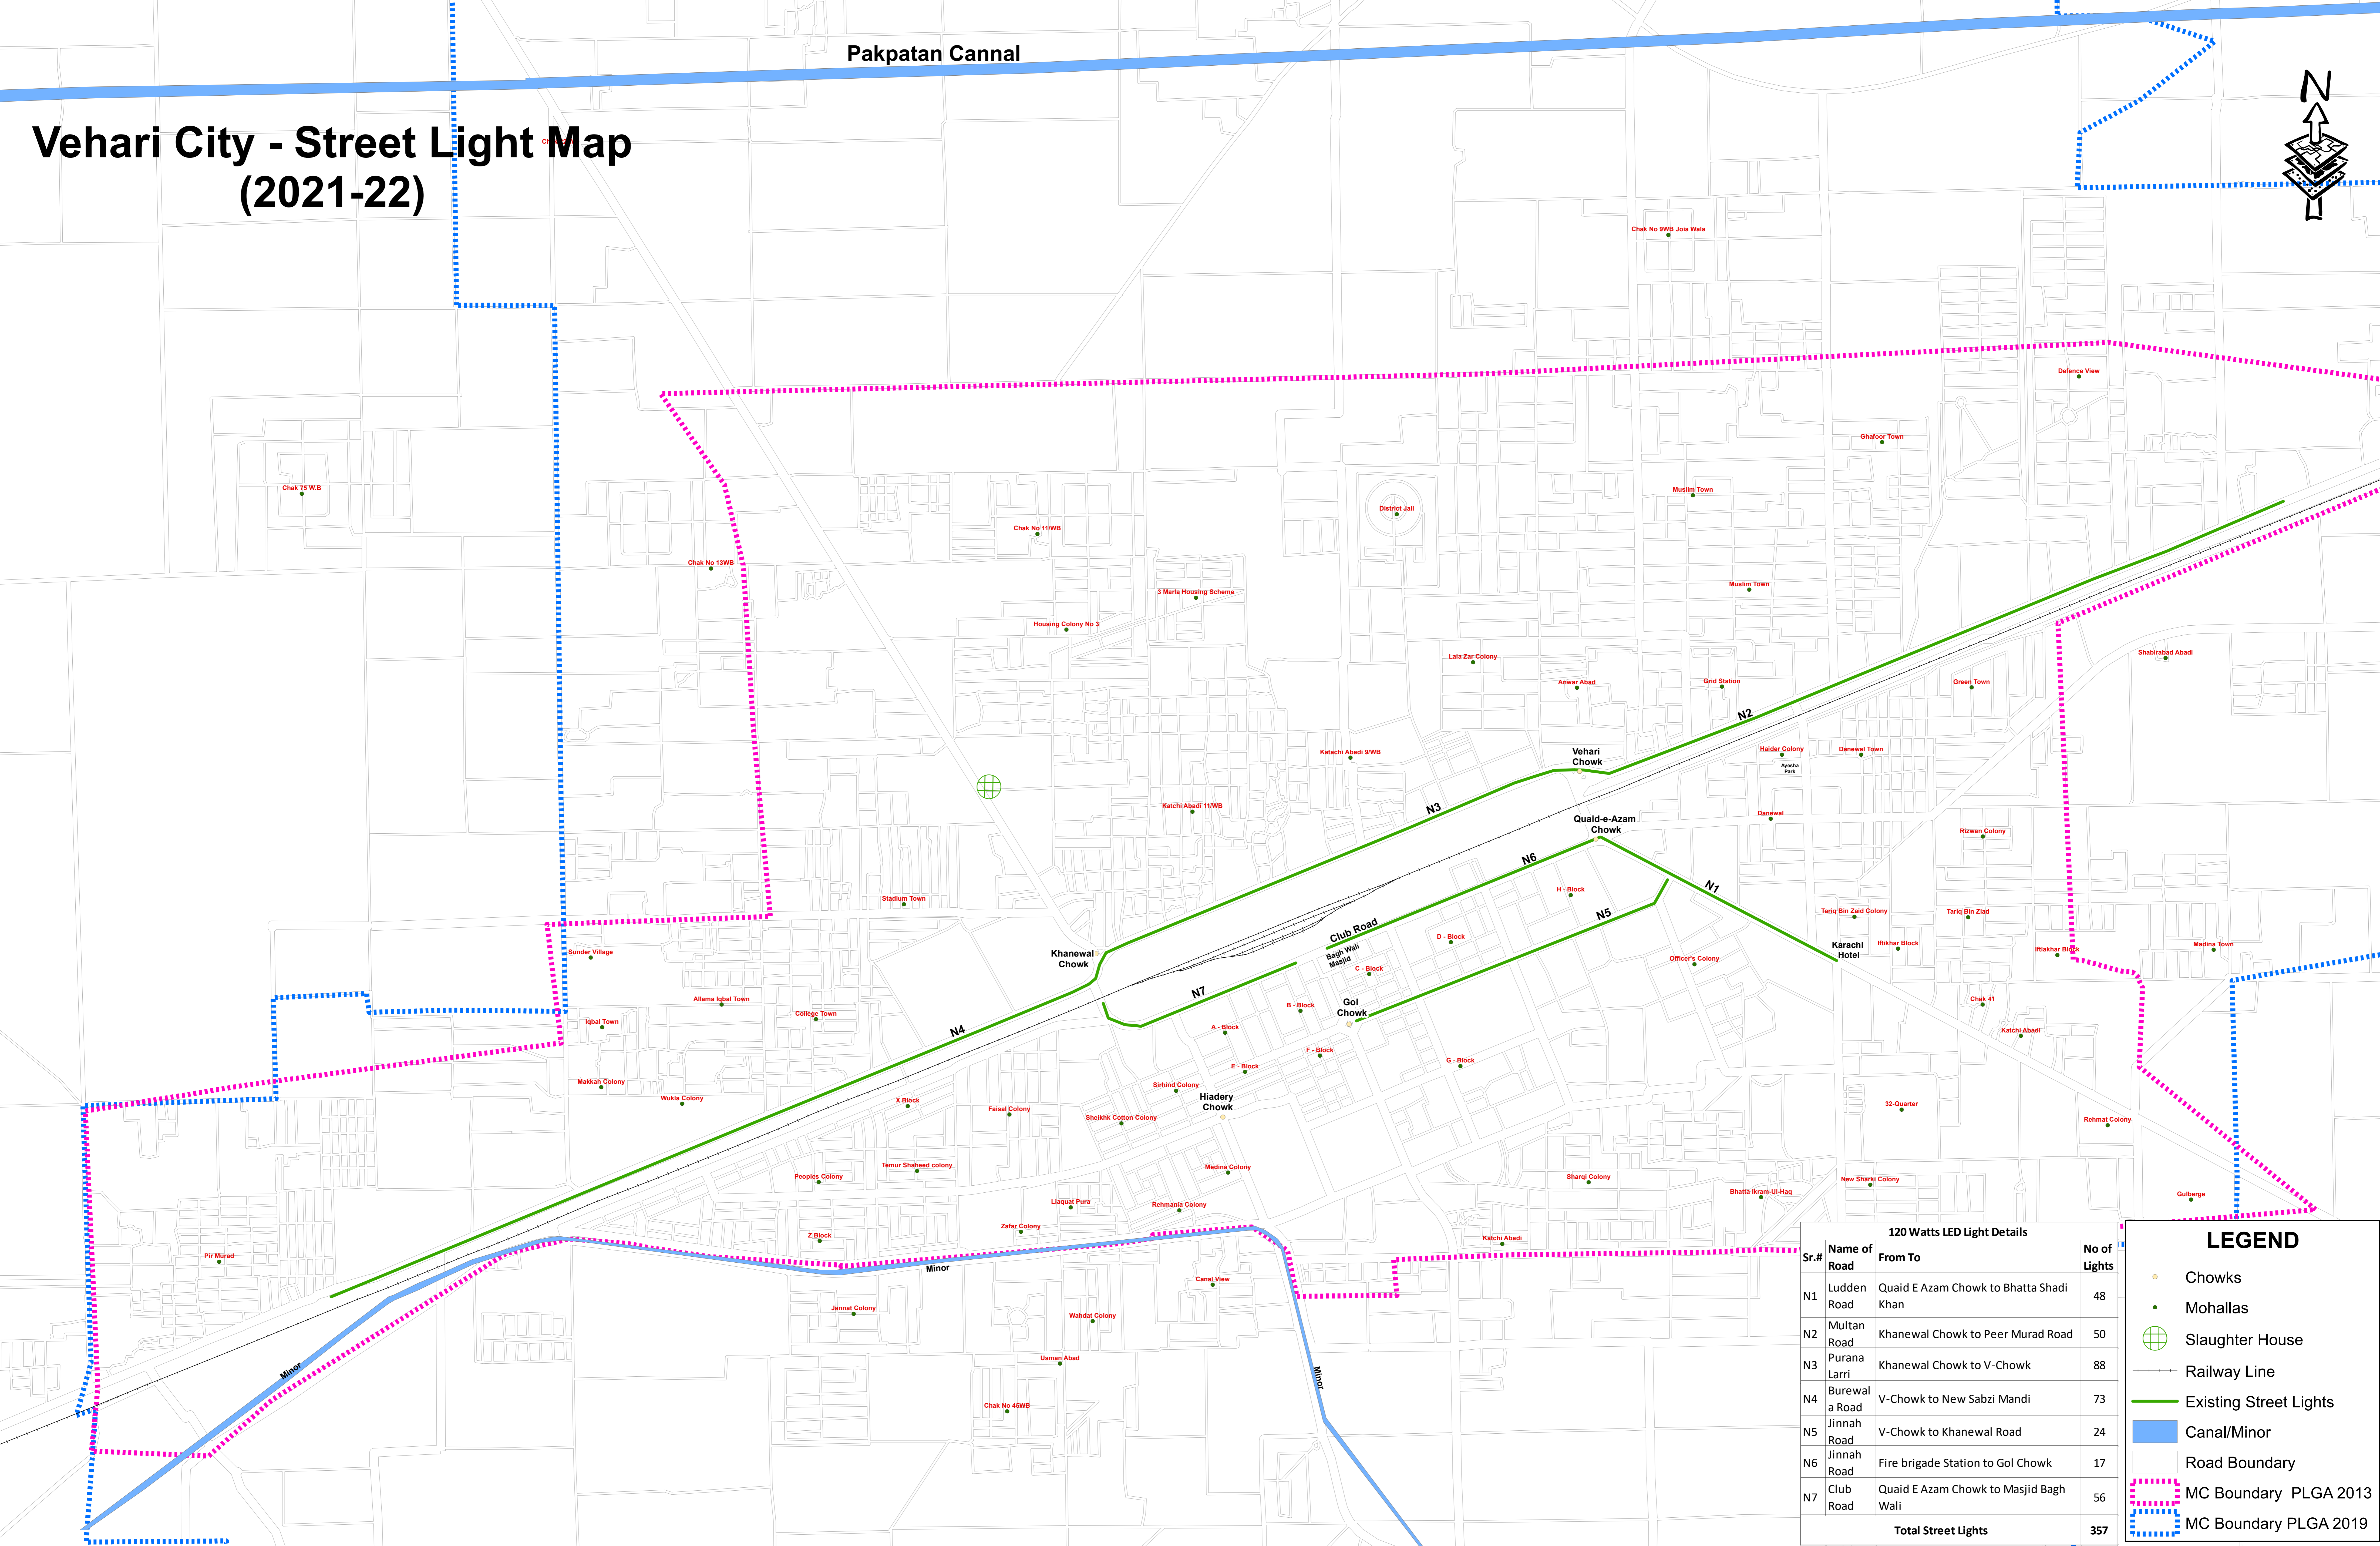

Vehari City - Street Light Map (2021-22)

Pakpatan Cannal

120 Watts LED Light Details			
Sr.#	Name of Road	From To	No of Lights
N1	Ludden Road	Quaid E Azam Chowk to Bhatta Shadi Khan	48
N2	Multan Road	Khanewal Chowk to Peer Murad Road	50
N3	Purana Larri	Khanewal Chowk to V-Chowk	88
N4	Burewal a Road	V-Chowk to New Sabzi Mandi	73
N5	Jinnah Road	V-Chowk to Khanewal Road	24
N6	Jinnah Road	Fire brigade Station to Gol Chowk	17
N7	Club Road	Quaid E Azam Chowk to Masjid Bagh Wali	56
Total Street Lights			357

LEGEND	
	Chowks
	Mohallas
	Slaughter House
	Railway Line
	Existing Street Lights
	Canal/Minor
	Road Boundary
	MC Boundary PLGA 2013
	MC Boundary PLGA 2019

PUNJAB MUNICIPAL DEVELOPEMENT FUND COMPANY

PROJECT:
PUNJAB CITIES PROGRAM (PCP)

Map Code
 0625070122
Map Version
 1.3

DISCLAIMER:
 INFORMATION IS PROVIDED BY MC, PHED & OTHER SOURCES.

Scale:
 1:7,000
 0 145 290 580 Meters

Date
 January 2022