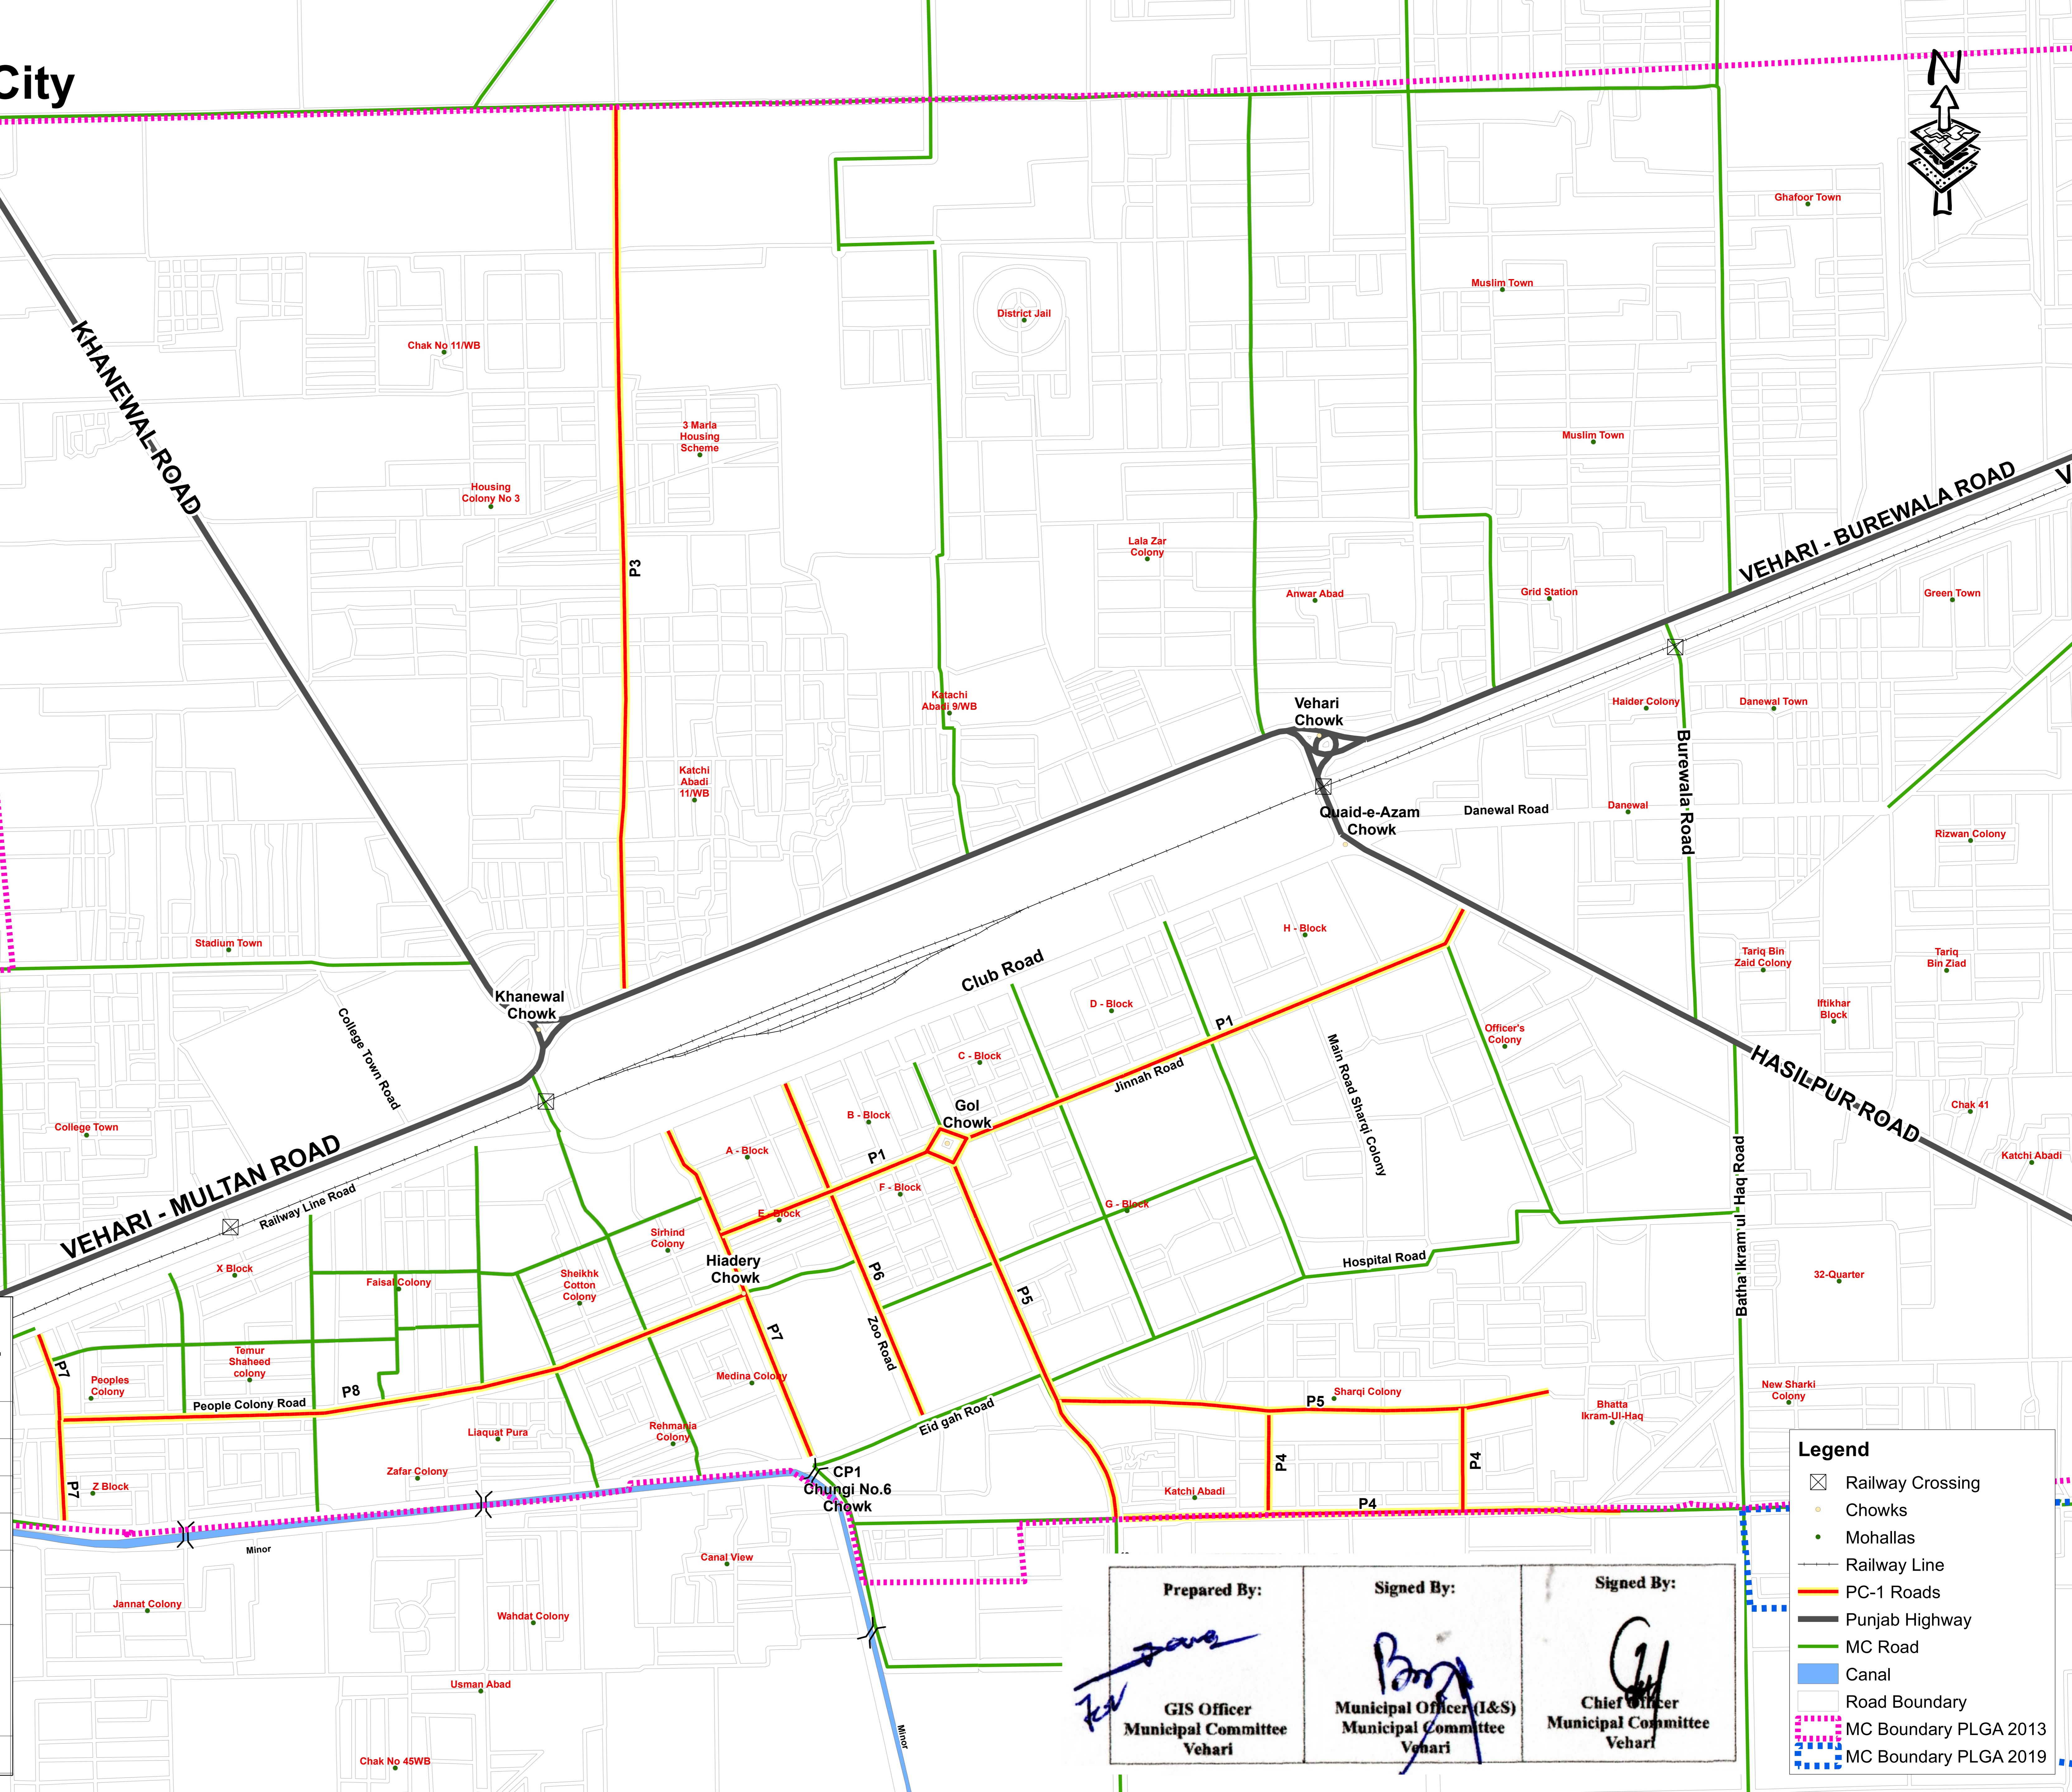

# Road & Chowk Map - Vehari City (2023-24)

Improvement/Rehabilitation of Roads 2023-24	
No.	Name of Roads
P1	Jinnah Road
P3	Muhammadi Bakery Road
P4	Sharqi Colony Road
P5	Seed Farm Road
P6	Zoo Road
P7	Part1-Railway Crossing to Canal Road & Part2-Club Road to Chungi No.6
P8	People Colony Road

**Legend**

- Railway Crossing
- Chowks
- Mohallas
- Railway Line
- PC-1 Roads
- Punjab Highway
- MC Road
- Canal
- Road Boundary
- MC Boundary PLGA 2013
- MC Boundary PLGA 2019

<p><b>Prepared By:</b></p>  GIS Officer Municipal Committee Vehari	<p><b>Signed By:</b></p>  Municipal Officer (I&S) Municipal Committee Vehari	<p><b>Signed By:</b></p>  Chief Officer Municipal Committee Vehari
--	--	--