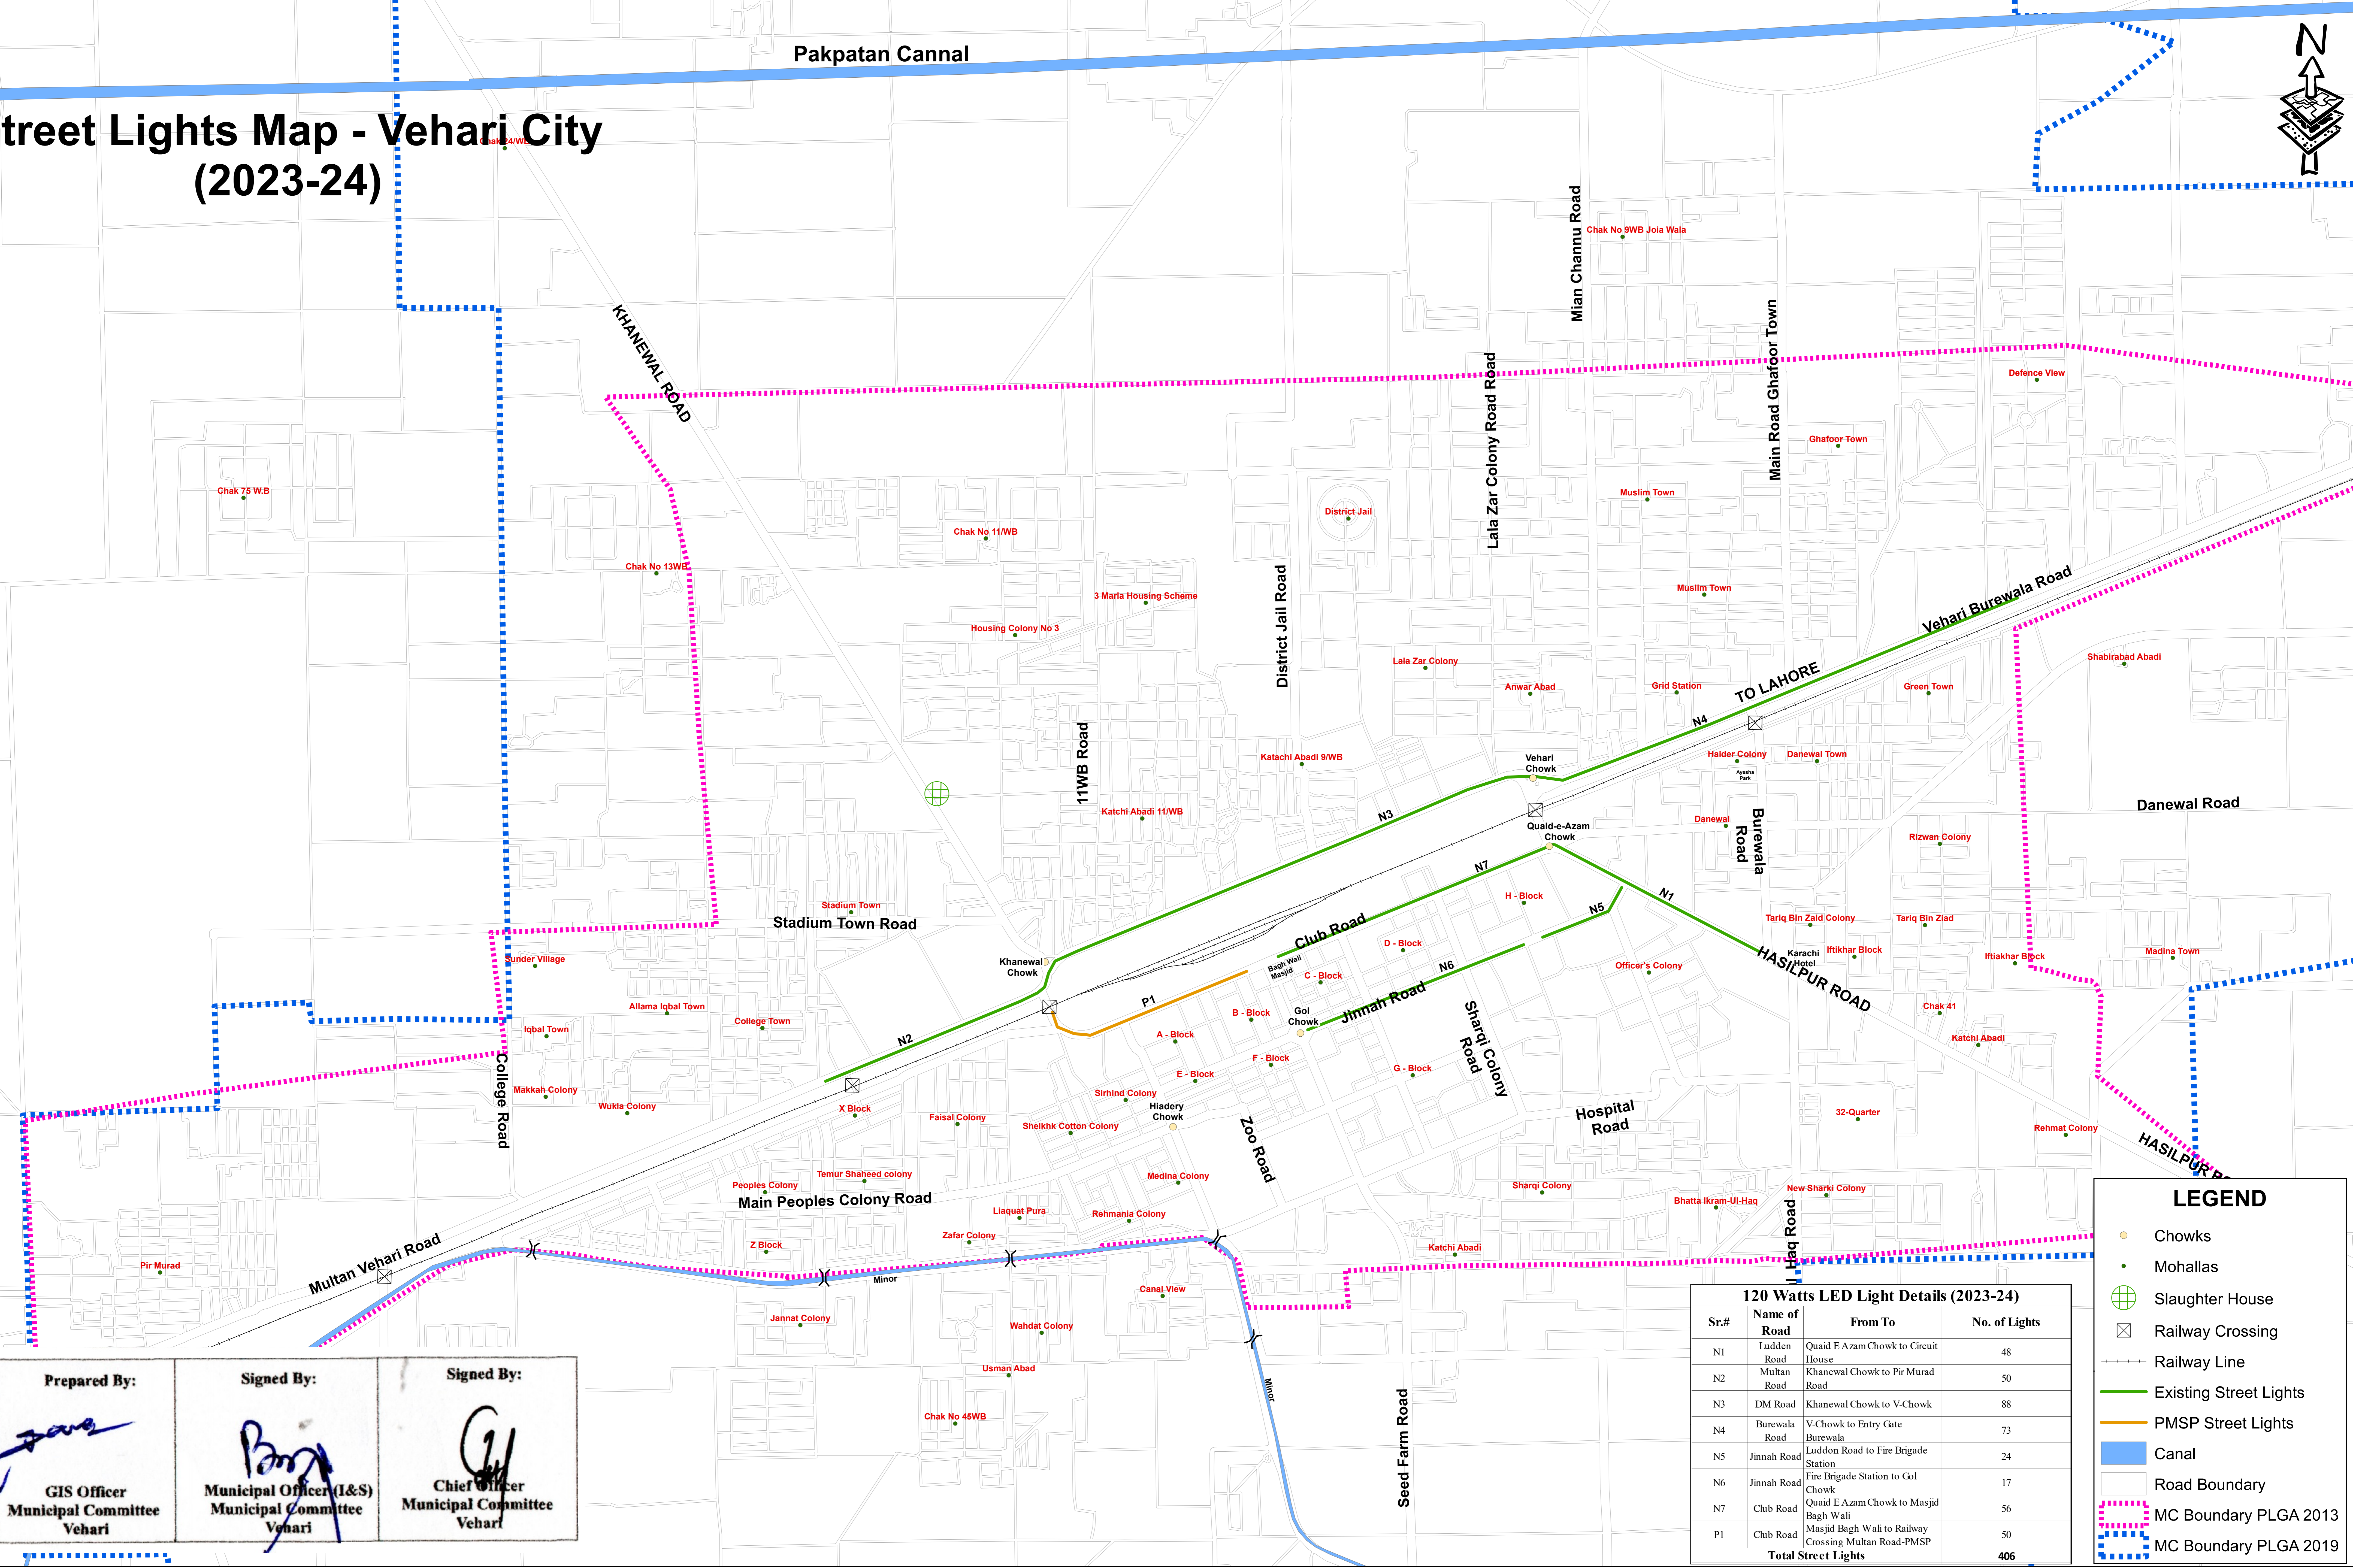

Street Lights Map - Vehari City (2023-24)

LEGEND

- Chowks
- Mohallas
- ⊕ Slaughter House
- ⊠ Railway Crossing
- Railway Line
- Existing Street Lights
- PMSP Street Lights
- Canal
- Road Boundary
- MC Boundary PLGA 2013
- MC Boundary PLGA 2019

120 Watts LED Light Details (2023-24)

Sr.#	Name of Road	From To	No. of Lights
N1	Ludden Road	Quaid E Azam Chowk to Circuit House	48
N2	Multan Road	Khanewal Chowk to Pir Murad Road	50
N3	DM Road	Khanewal Chowk to V-Chowk	88
N4	Burewala Road	V-Chowk to Entry Gate Burewala	73
N5	Jinnah Road	Luddon Road to Fire Brigade Station	24
N6	Jinnah Road	Fire Brigade Station to Gol Chowk	17
N7	Club Road	Quaid E Azam Chowk to Masjid Bagh Wali	56
P1	Club Road	Masjid Bagh Wali to Railway Crossing Multan Road-PMSP	50
Total Street Lights			406